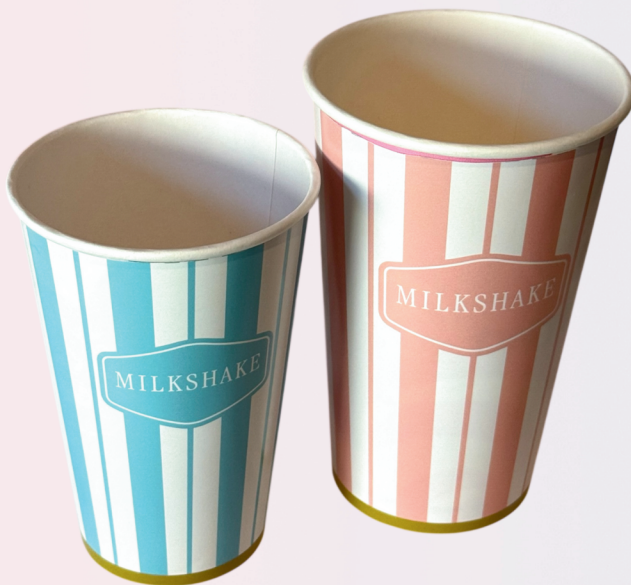

# Packaging

New Products / Re-Designs

NEW - Ice Cream Wax Tubs

80ml - Ice Cream Wax Tub (pink)  
160ml - Ice Cream Wax Tub (blue)  
230ml - Ice Cream Wax Tub (purple)

NEW - Gelato Wax Tubs

80ml - Gelato Wax Tub  
160ml - Gelato Wax Tub  
230ml - Gelato Wax Tub

New 12oz Inclusion Cup

Self closing lid (McFlurry style)

Milkshake Cups (12oz/16oz)

12oz (370ml) Milkshake Cup (blue)  
16oz (500ml) Milkshake Cup (pink)

Cone Sleeves (to fit Small/Tall, Marseille, Medium)